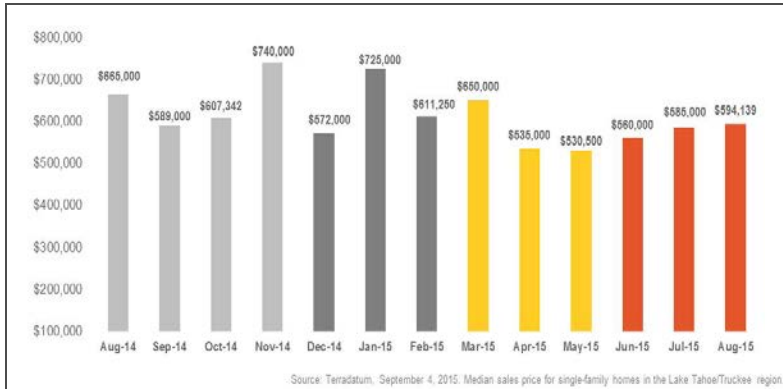

Lake Tahoe/Truckee Single-Family Homes

Monthly Real Estate Update *(as of September 4, 2015)*

Median Sales Price

Months' Supply of Inventory

Average Days on Market

Sales Price as % of Original Price