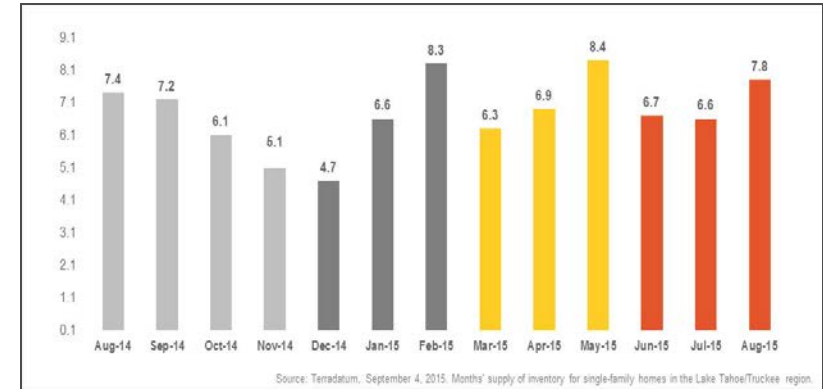

Lake Tahoe/Truckee Single-Family Homes

Monthly Real Estate Update *(as of September 4, 2015)*

Median Sales Price

Months' Supply of Inventory

Average Days on Market

Sales Price as % of Original Price