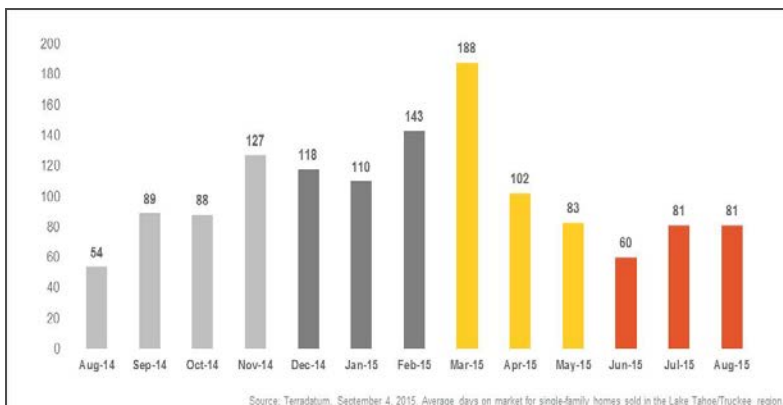

Lake Tahoe/Truckee Single-Family Homes

Monthly Real Estate Update *(as of September 4, 2015)*

Median Sales Price

Months' Supply of Inventory

Average Days on Market

Sales Price as % of Original Price