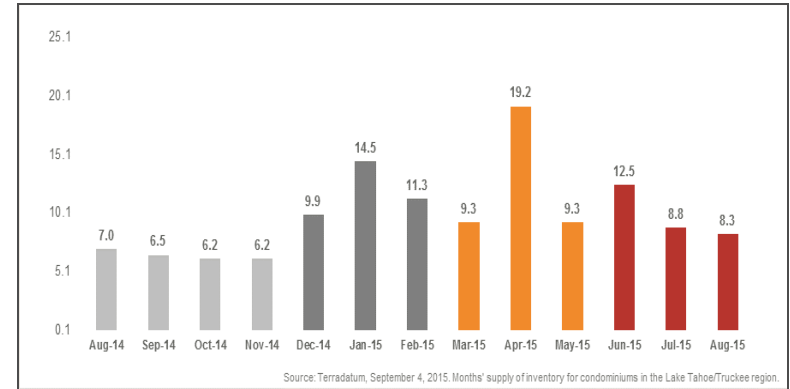

Lake Tahoe/Truckee Condominiums

Monthly Real Estate Update *(as of September 4, 2015)*

Median Sales Price

Months' Supply of Inventory

Average Days on Market

Sales Price as % of Original Price