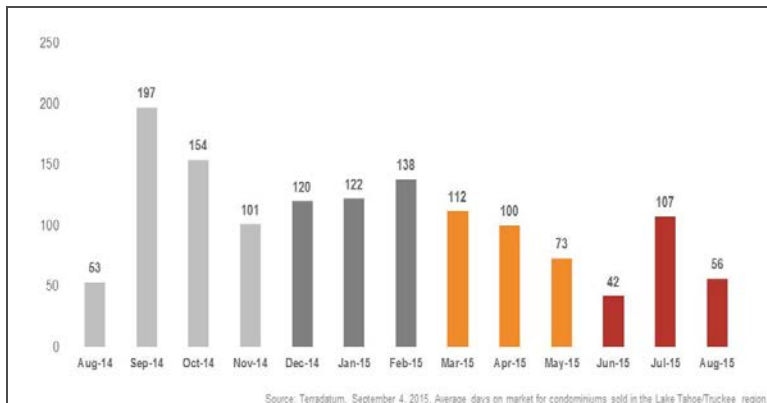

Lake Tahoe/Truckee Condominiums

Monthly Real Estate Update *(as of September 4, 2015)*

Median Sales Price

Months' Supply of Inventory

Average Days on Market

Sales Price as % of Original Price