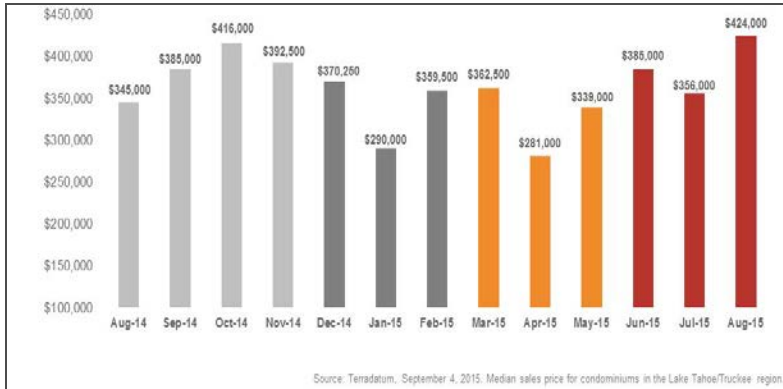

Lake Tahoe/Truckee Condominiums

Monthly Real Estate Update *(as of September 4, 2015)*

Median Sales Price

Months' Supply of Inventory

Average Days on Market

Sales Price as % of Original Price