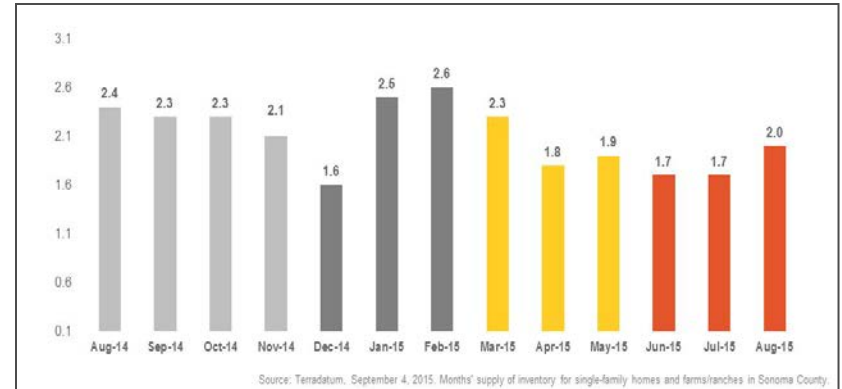

Sonoma County

Monthly Real Estate Update *(as of September 4, 2015)*

Median Sales Price

Months' Supply of Inventory

Average Days on Market

Sales Price as % of Original Price