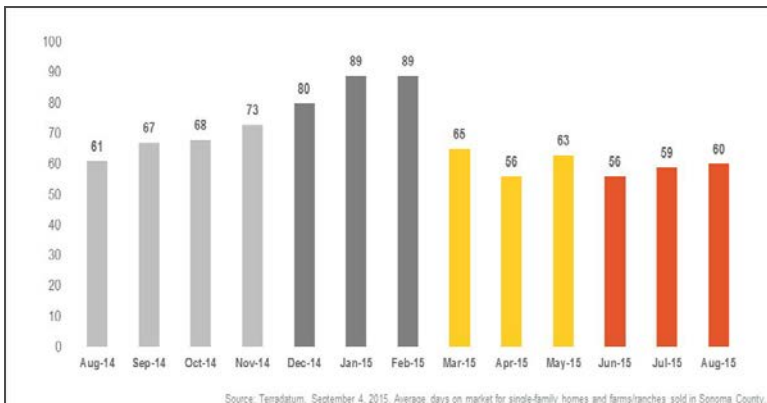

Sonoma County

Monthly Real Estate Update *(as of September 4, 2015)*

Median Sales Price

Months' Supply of Inventory

Average Days on Market

Sales Price as % of Original Price