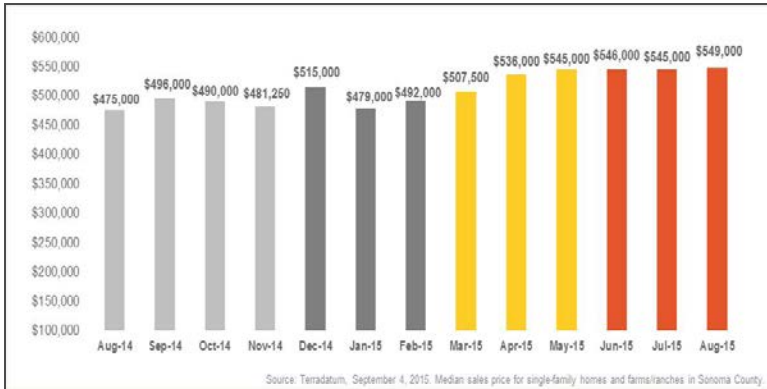

Sonoma County

Monthly Real Estate Update *(as of September 4, 2015)*

Median Sales Price

Months' Supply of Inventory

Average Days on Market

Sales Price as % of Original Price