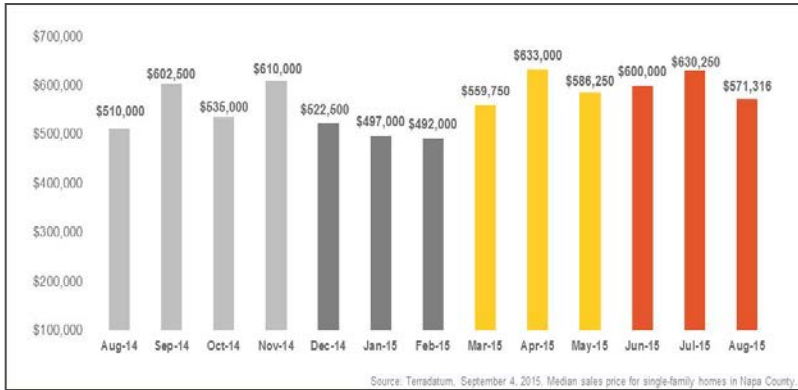

Napa County

Monthly Real Estate Update *(As of September 4, 2015)*

Median Sales Price

Months' Supply of Inventory

Average Days on Market

Sales Price as % of Original Price