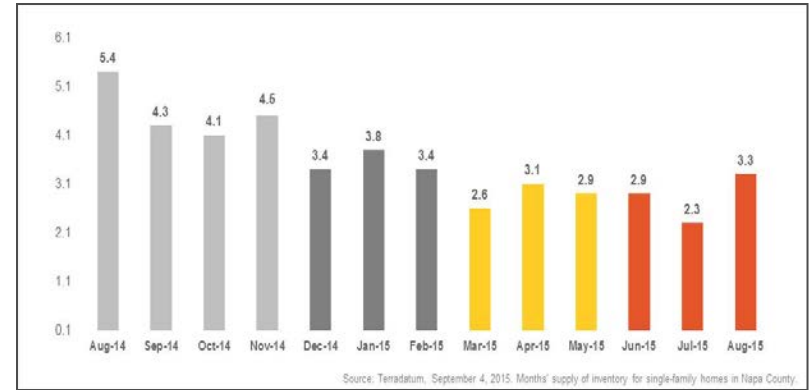

Napa County

Monthly Real Estate Update *(As of September 4, 2015)*

Median Sales Price

Months' Supply of Inventory

Average Days on Market

Sales Price as % of Original Price