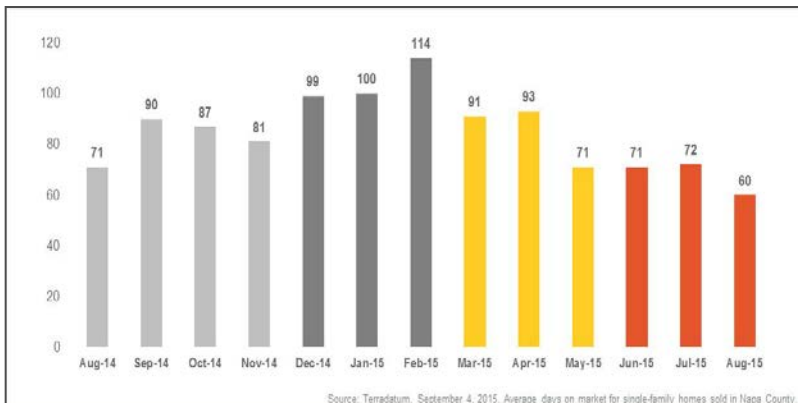

Napa County

Monthly Real Estate Update *(As of September 4, 2015)*

Median Sales Price

Months' Supply of Inventory

Average Days on Market

Sales Price as % of Original Price