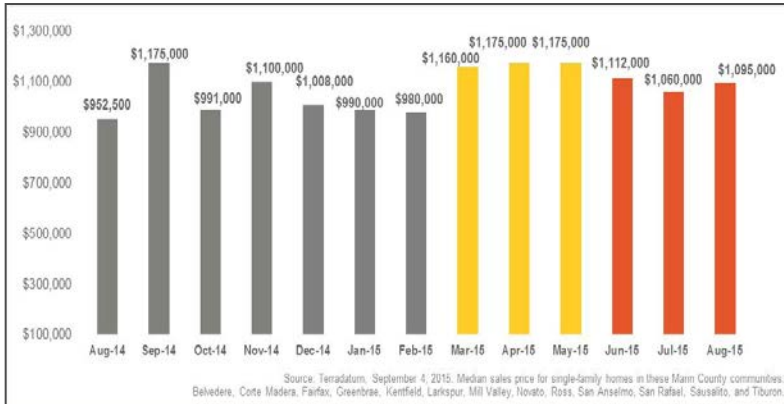

Marin County

Monthly Real Estate Update *(as of September 4, 2015)*

Median Sales Price

Months' Supply of Inventory

Average Days on Market

Sales Price as % of Original Price