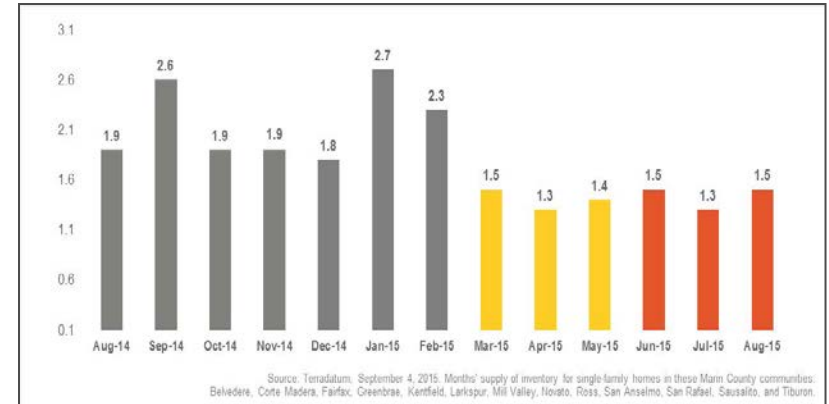

Marin County

Monthly Real Estate Update *(as of September 4, 2015)*

Median Sales Price

Months' Supply of Inventory

Average Days on Market

Sales Price as % of Original Price