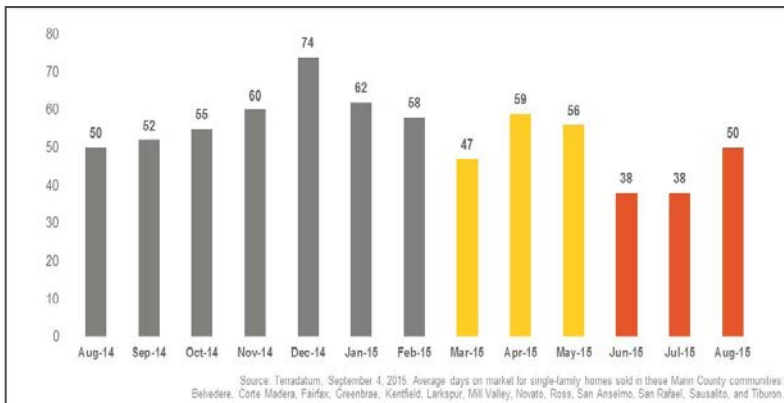

Marin County

Monthly Real Estate Update *(as of September 4, 2015)*

Median Sales Price

Months' Supply of Inventory

Average Days on Market

Sales Price as % of Original Price