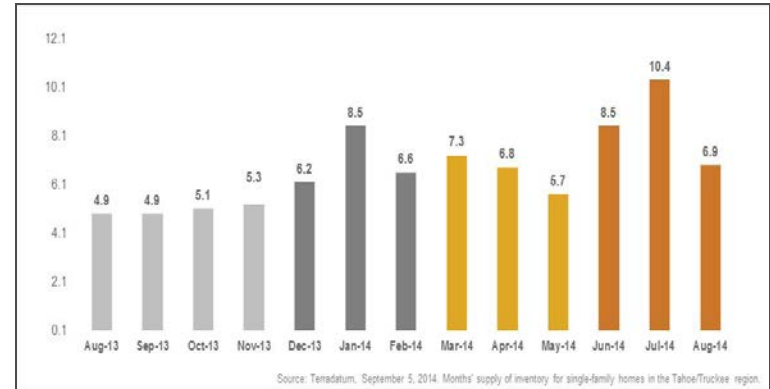

Tahoe | Truckee Single-Family Homes

Monthly Market Update *(as of September 5, 2014)*

Median Sales Price

Months' Supply of Inventory

Average Days on Market

Sales Price as % of Original Price