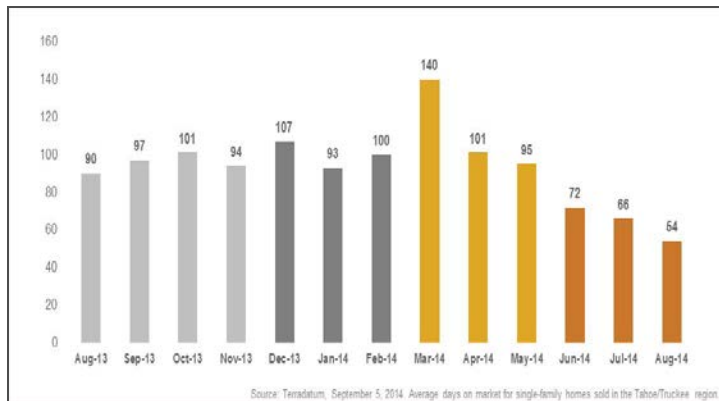

Tahoe | Truckee Single-Family Homes

Monthly Market Update *(as of September 5, 2014)*

Median Sales Price

Months' Supply of Inventory

Average Days on Market

Sales Price as % of Original Price