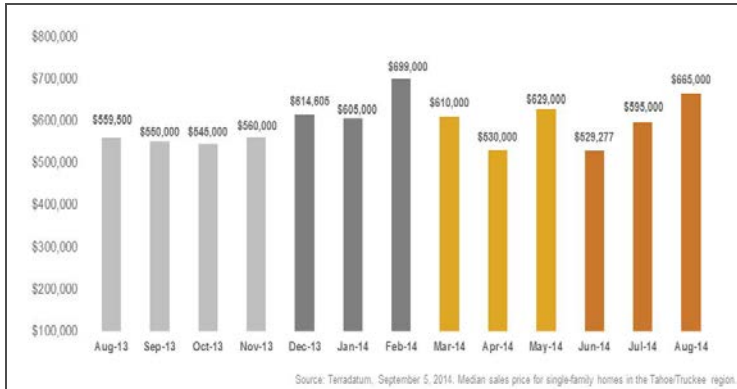

Tahoe | Truckee Single-Family Homes

Monthly Market Update *(as of September 5, 2014)*

Median Sales Price

Months' Supply of Inventory

Average Days on Market

Sales Price as % of Original Price