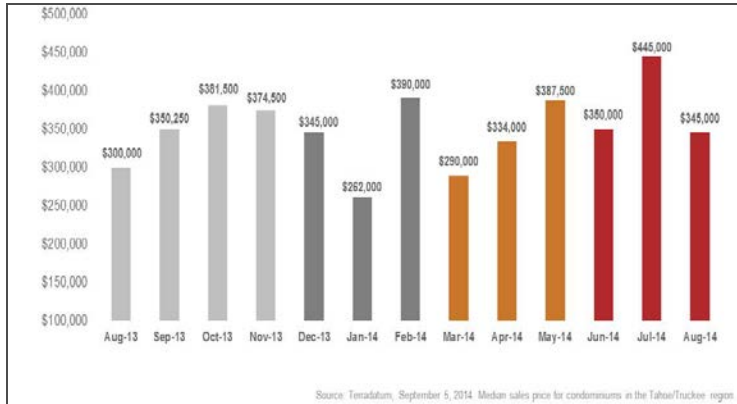

Tahoe | Truckee Condominiums

Monthly Market Update *(as of September 5, 2014)*

Median Sales Price

Months' Supply of Inventory

Average Days on Market

Sales Price as % of Original Price