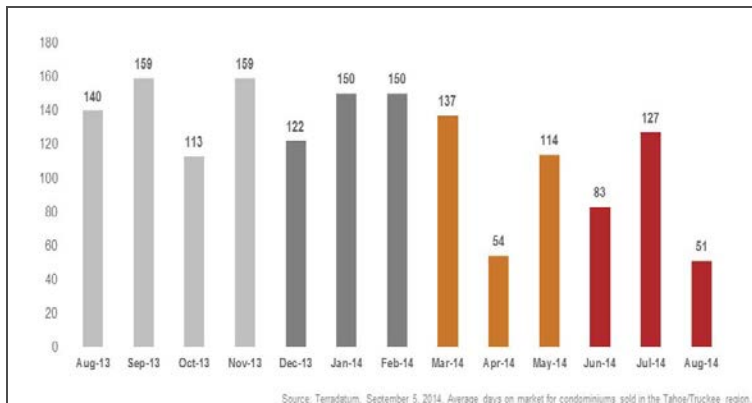

Tahoe | Truckee Condominiums

Monthly Market Update *(as of September 5, 2014)*

Median Sales Price

Months' Supply of Inventory

Average Days on Market

Sales Price as % of Original Price