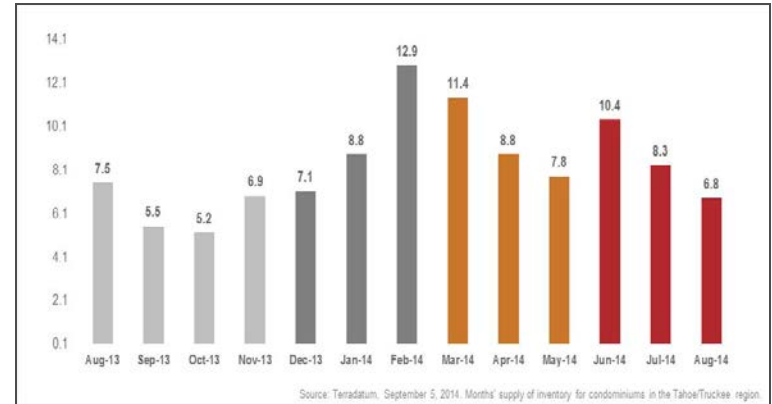

Tahoe | Truckee Condominiums

Monthly Market Update *(as of September 5, 2014)*

Median Sales Price

Months' Supply of Inventory

Average Days on Market

Sales Price as % of Original Price