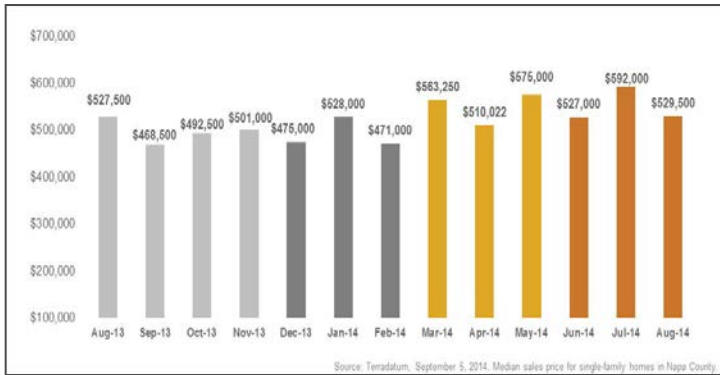

Napa County

Monthly Market Update *(As of September 5, 2014)*

Median Sales Price

Months' Supply of Inventory

Average Days on Market

Sales Price as % of Original Price