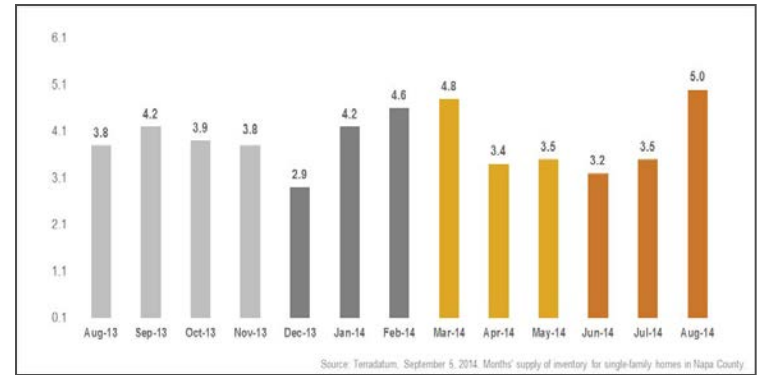

Napa County

Monthly Market Update *(As of September 5, 2014)*

Median Sales Price

Months' Supply of Inventory

Average Days on Market

Sales Price as % of Original Price