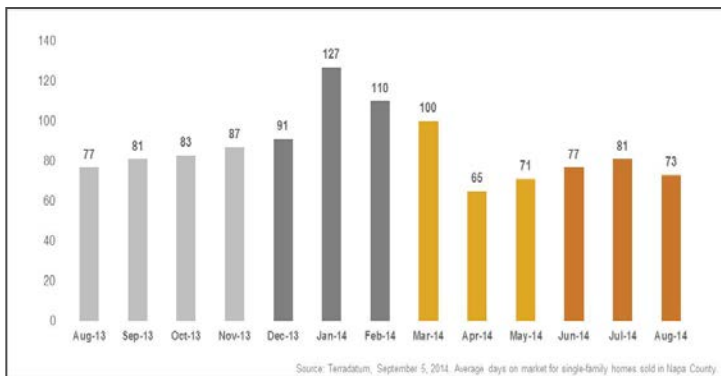

Napa County

Monthly Market Update *(As of September 5, 2014)*

Median Sales Price

Months' Supply of Inventory

Average Days on Market

Sales Price as % of Original Price