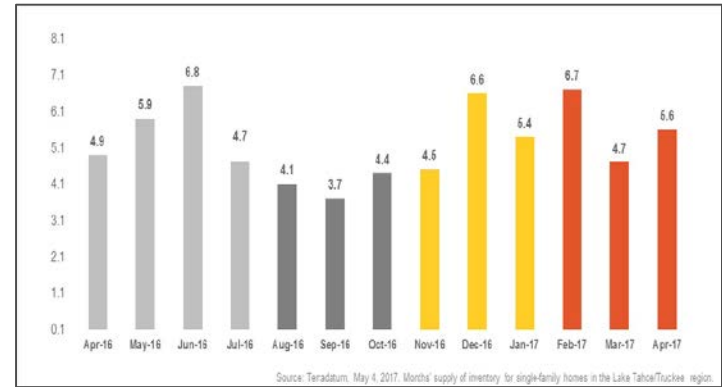

Months' Supply of Inventory