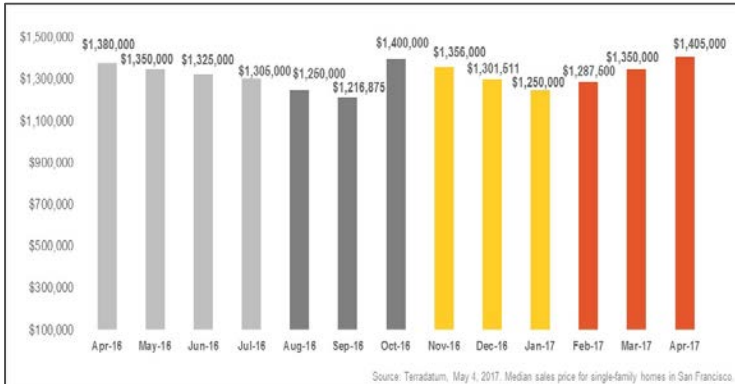

San Francisco Single-Family Homes

Monthly Real Estate Update *(as of May 4, 2017)*

Median Sales Price

Months' Supply of Inventory

Average Days on Market

Sales Price as % of Original Price