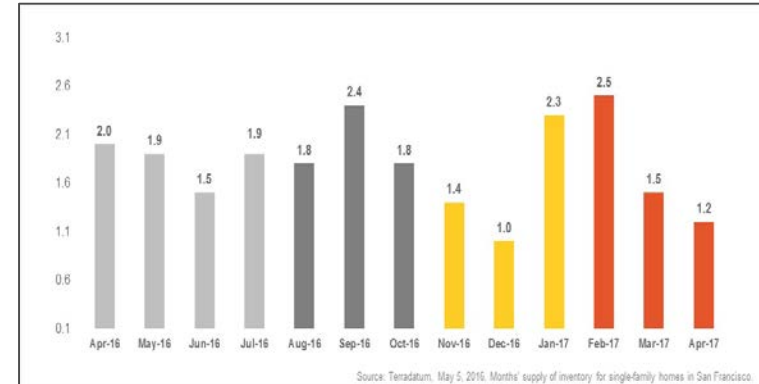

San Francisco Single-Family Homes

Monthly Real Estate Update *(as of May 4, 2017)*

Median Sales Price

Months' Supply of Inventory

Average Days on Market

Sales Price as % of Original Price