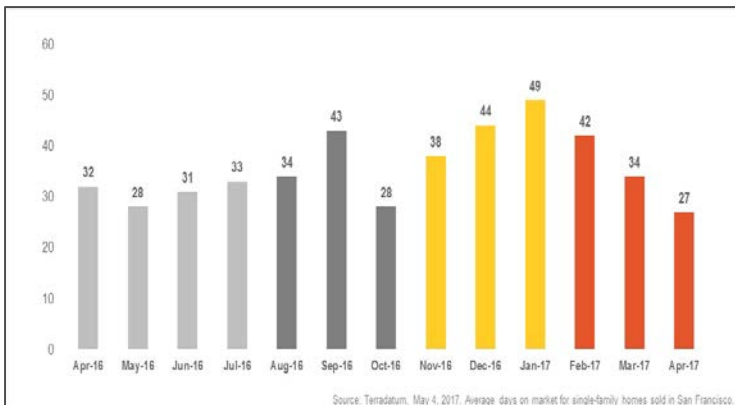

San Francisco Single-Family Homes

Monthly Real Estate Update *(as of May 4, 2017)*

Median Sales Price

Months' Supply of Inventory

Average Days on Market

Sales Price as % of Original Price