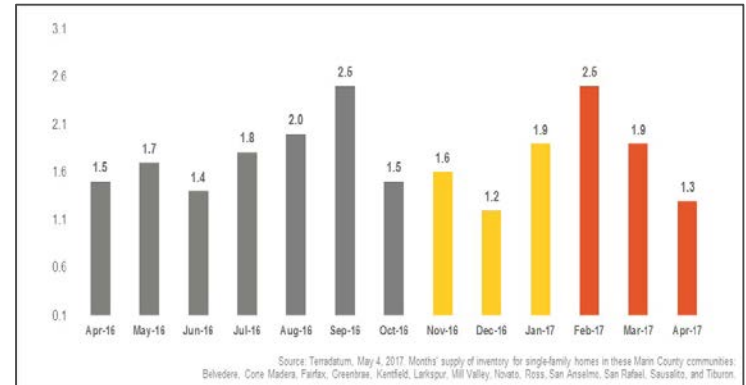

Marin County

Monthly Real Estate Update *(as of May 4, 2017)*

Median Sales Price

Months' Supply of Inventory

Average Days on Market

Sales Price as % of Original Price