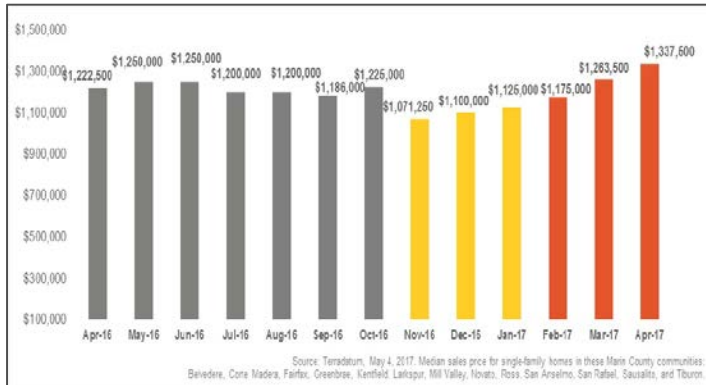

Marin County

Monthly Real Estate Update *(as of May 4, 2017)*

Median Sales Price

Months' Supply of Inventory

Average Days on Market

Sales Price as % of Original Price