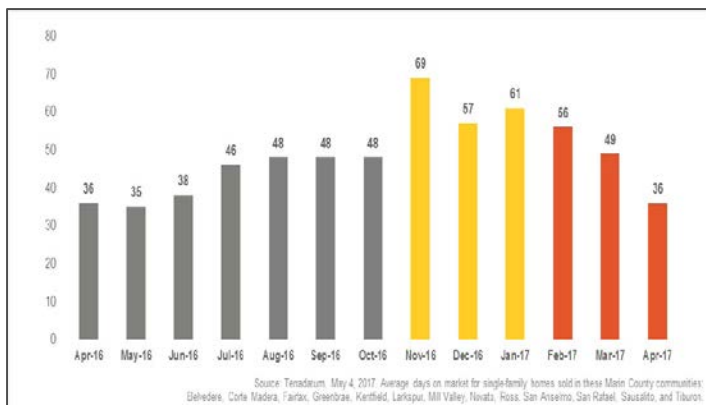

Marin County

Monthly Real Estate Update *(as of May 4, 2017)*

Median Sales Price

Months' Supply of Inventory

Average Days on Market

Sales Price as % of Original Price