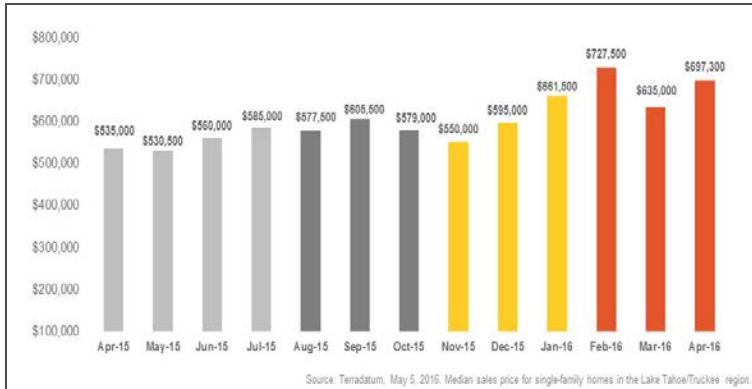

Lake Tahoe/Truckee Single-Family Homes

Monthly Real Estate Update *(as of May 5, 2016)*

Median Sales Price

Months' Supply of Inventory

Average Days on Market

Sales Price as % of Original Price