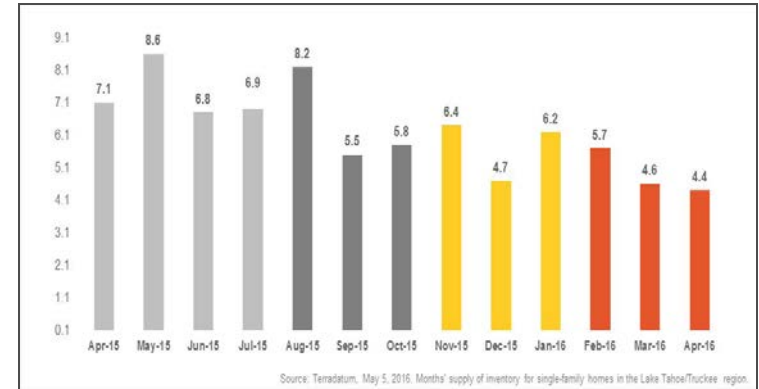

Lake Tahoe/Truckee Single-Family Homes

Monthly Real Estate Update *(as of May 5, 2016)*

Median Sales Price

Months' Supply of Inventory

Average Days on Market

Sales Price as % of Original Price