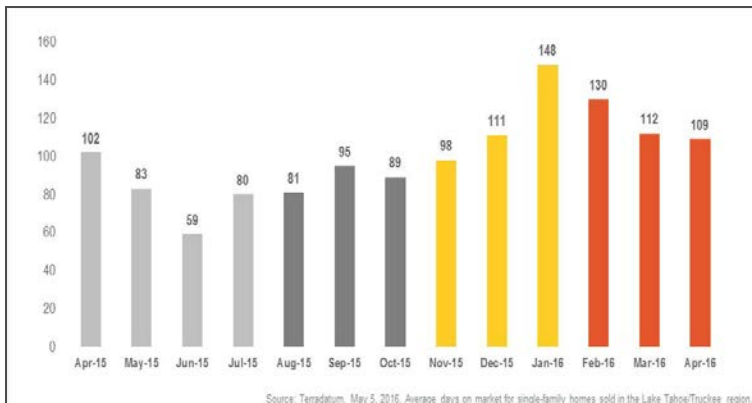

Lake Tahoe/Truckee Single-Family Homes

Monthly Real Estate Update *(as of May 5, 2016)*

Median Sales Price

Months' Supply of Inventory

Average Days on Market

Sales Price as % of Original Price