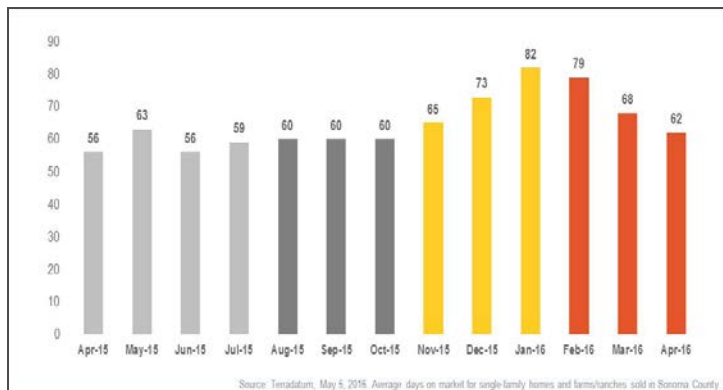

Sonoma County

Monthly Real Estate Update *(as of May 5, 2016)*

Median Sales Price

Months' Supply of Inventory

Average Days on Market

Sales Price as % of Original Price