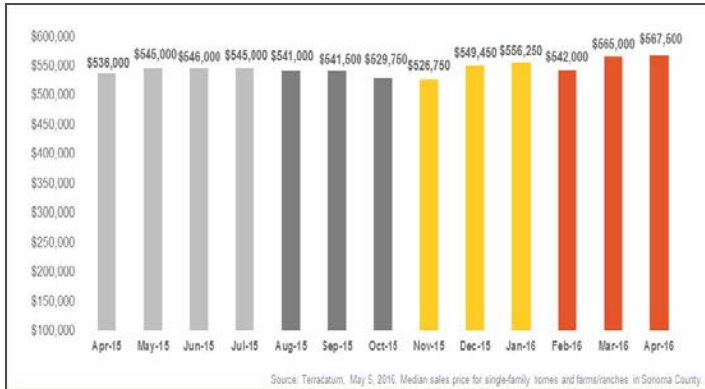

Sonoma County

Monthly Real Estate Update *(as of May 5, 2016)*

Median Sales Price

Months' Supply of Inventory

Average Days on Market

Sales Price as % of Original Price