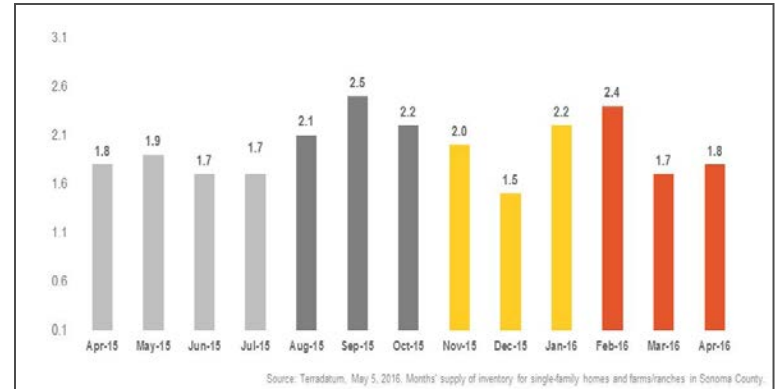

Sonoma County

Monthly Real Estate Update *(as of May 5, 2016)*

Median Sales Price

Months' Supply of Inventory

Average Days on Market

Sales Price as % of Original Price