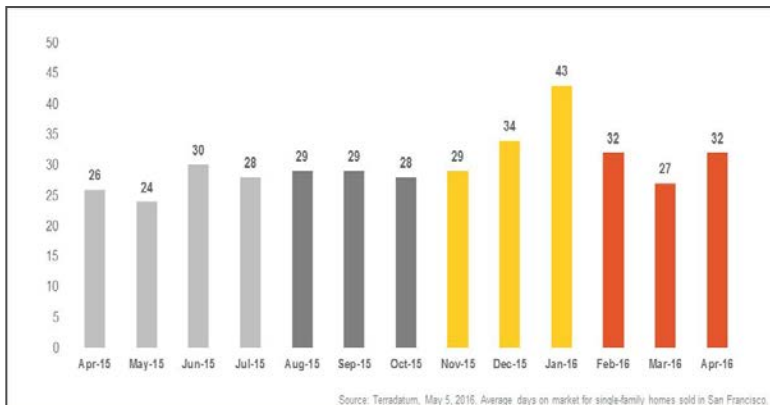

San Francisco Single-Family Homes

Monthly Real Estate Update *(as of May 5, 2016)*

Median Sales Price

Months' Supply of Inventory

Average Days on Market

Sales Price as % of Original Price