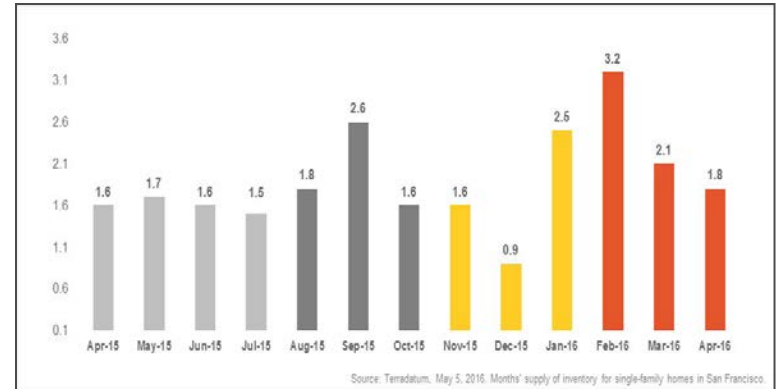

San Francisco Single-Family Homes

Monthly Real Estate Update *(as of May 5, 2016)*

Median Sales Price

Months' Supply of Inventory

Average Days on Market

Sales Price as % of Original Price