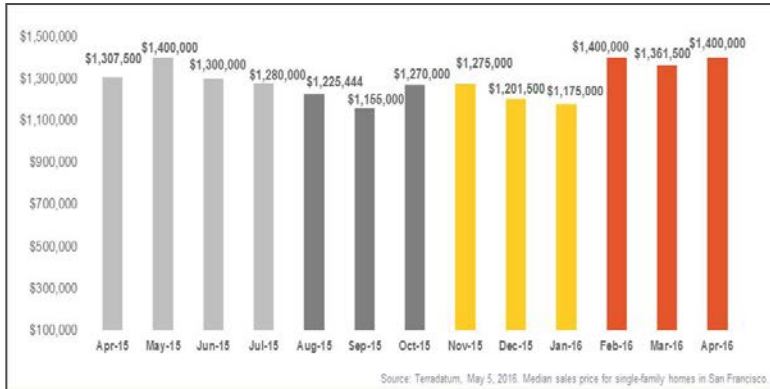

San Francisco Single-Family Homes

Monthly Real Estate Update *(as of May 5, 2016)*

Median Sales Price

Months' Supply of Inventory

Average Days on Market

Sales Price as % of Original Price