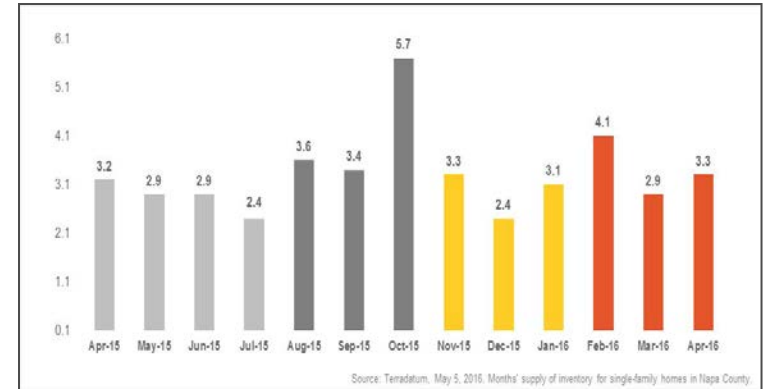

Napa County

Monthly Real Estate Update (As of May 5, 2016)

Median Sales Price

Months' Supply of Inventory

Average Days on Market

Sales Price as % of Original Price