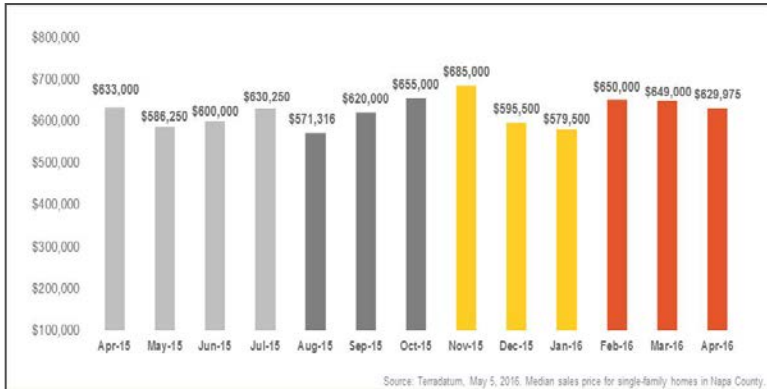

Napa County

Monthly Real Estate Update (As of May 5, 2016)

Median Sales Price

Months' Supply of Inventory

Average Days on Market

Sales Price as % of Original Price