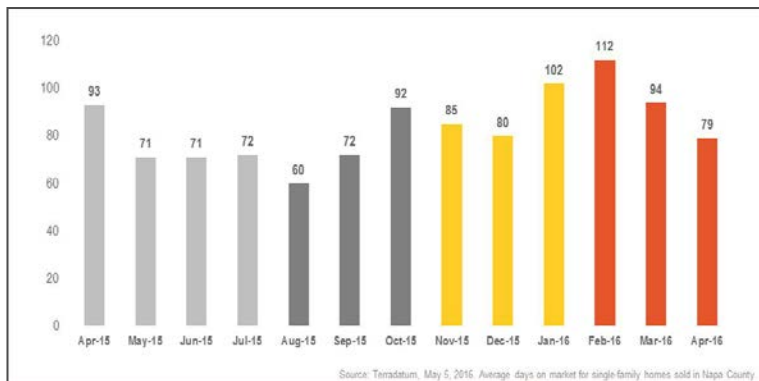

Napa County

Monthly Real Estate Update (As of May 5, 2016)

Median Sales Price

Months' Supply of Inventory

Average Days on Market

Sales Price as % of Original Price