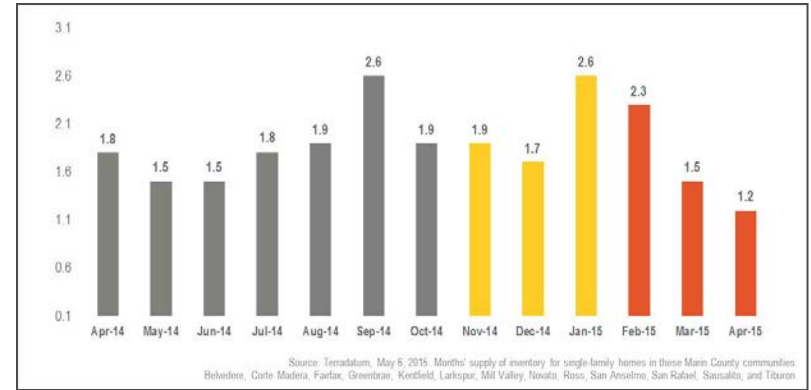

Marin County

Monthly Real Estate Update *(as of May 6, 2015)*

Median Sales Price

Months' Supply of Inventory

Average Days on Market

Sales Price as % of Original Price