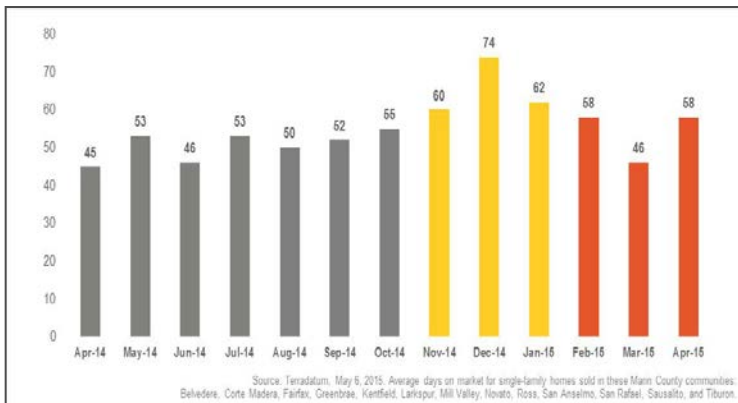

Marin County

Monthly Real Estate Update *(as of May 6, 2015)*

Median Sales Price

Months' Supply of Inventory

Average Days on Market

Sales Price as % of Original Price