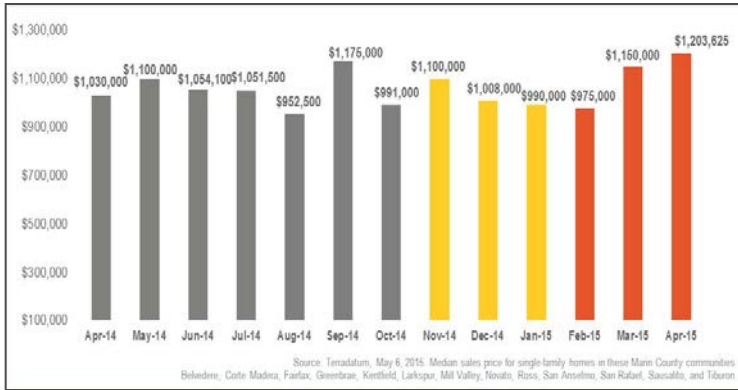

Marin County

Monthly Real Estate Update *(as of May 6, 2015)*

Median Sales Price

Months' Supply of Inventory

Average Days on Market

Sales Price as % of Original Price