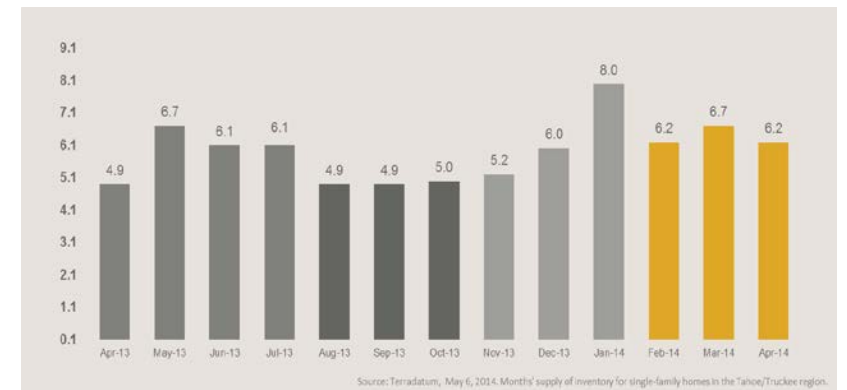

Tahoe/Truckee Single-Family Homes

MONTHLY MARKET UPDATE

as of May 6, 2014

Median Sales Price

Months' Supply of Inventory

Average Days on Market

Sales Price as % of Original Price