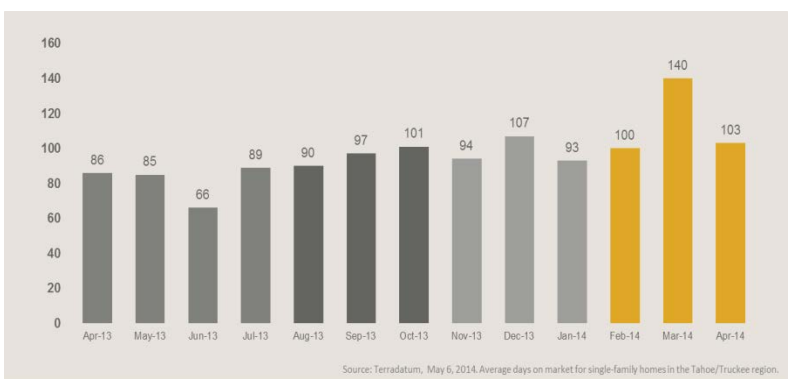

Tahoe/Truckee Single-Family Homes

MONTHLY MARKET UPDATE

as of May 6, 2014

Median Sales Price

Months' Supply of Inventory

Average Days on Market

Sales Price as % of Original Price