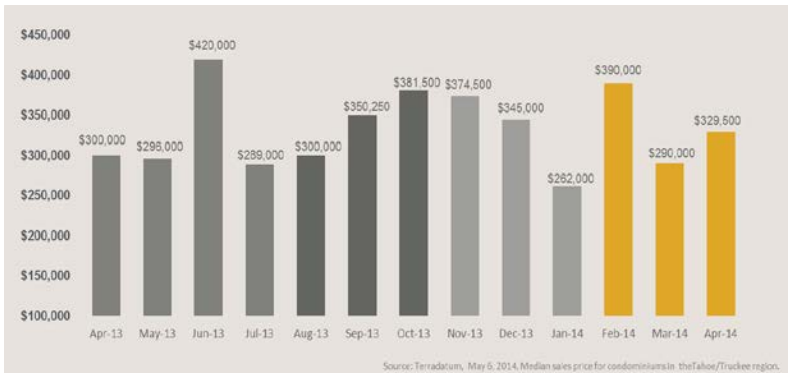

Tahoe/Truckee Condominiums

MONTHLY MARKET UPDATE

as of May 6, 2014

Median Sales Price

Months' Supply of Inventory

Average Days on Market

Sales Price as % of Original Price