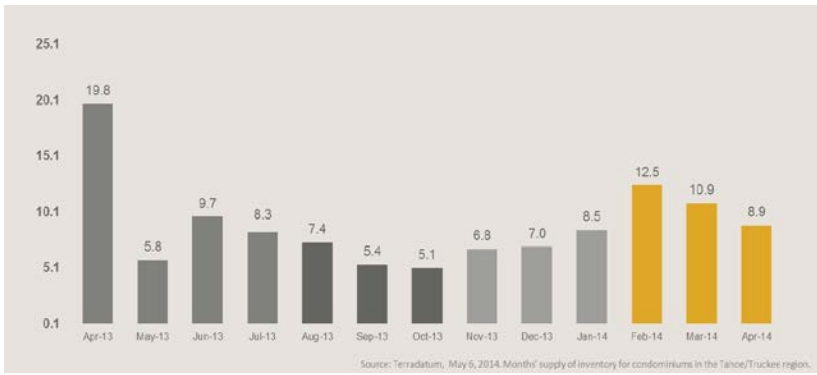

Tahoe/Truckee Condominiums

MONTHLY MARKET UPDATE

as of May 6, 2014

Median Sales Price

Months' Supply of Inventory

Average Days on Market

Sales Price as % of Original Price