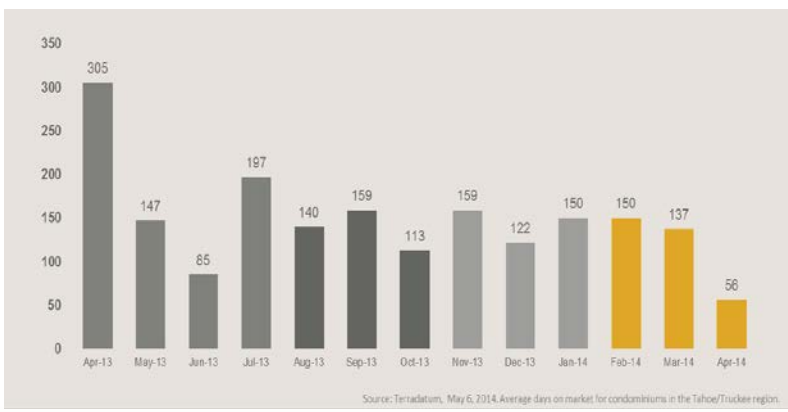

Tahoe/Truckee Condominiums

MONTHLY MARKET UPDATE

as of May 6, 2014

Median Sales Price

Months' Supply of Inventory

Average Days on Market

Sales Price as % of Original Price