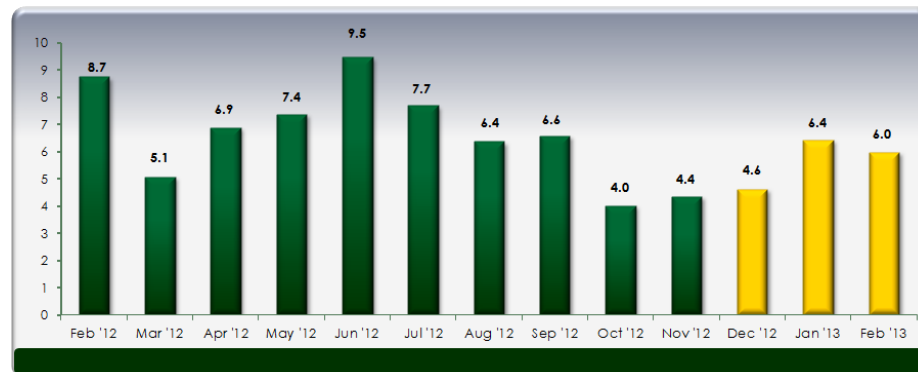

Tahoe Truckee single-family homes

MONTHLY MARKET UPDATE

as of February 28, 2012

Median Sales Price

Months' Supply of Inventory

Average Days on Market

Sales Price as % of Original Price