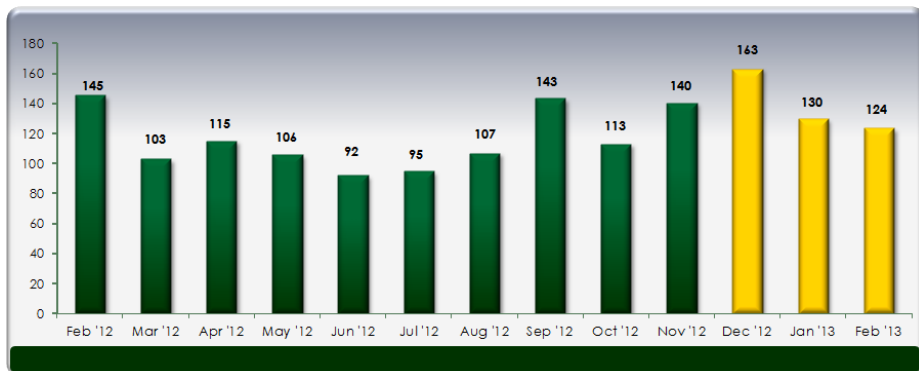

Tahoe Truckee single-family homes

MONTHLY MARKET UPDATE

as of February 28, 2012

Median Sales Price

Months' Supply of Inventory

Average Days on Market

Sales Price as % of Original Price