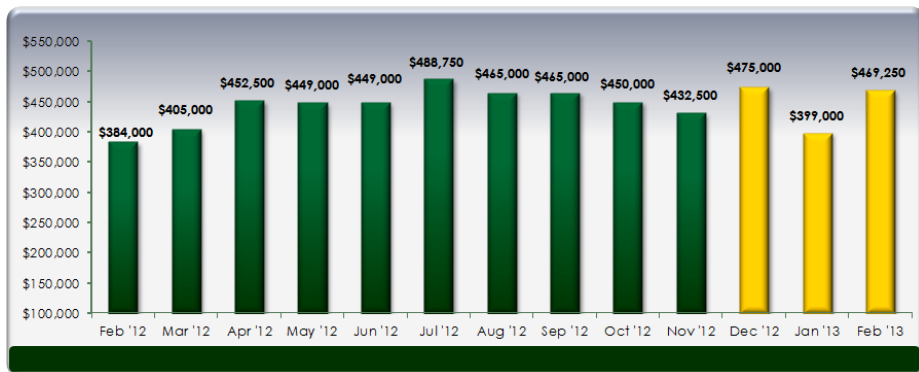

Tahoe Truckee single-family homes

MONTHLY MARKET UPDATE

as of February 28, 2012

Median Sales Price

Months' Supply of Inventory

Average Days on Market

Sales Price as % of Original Price