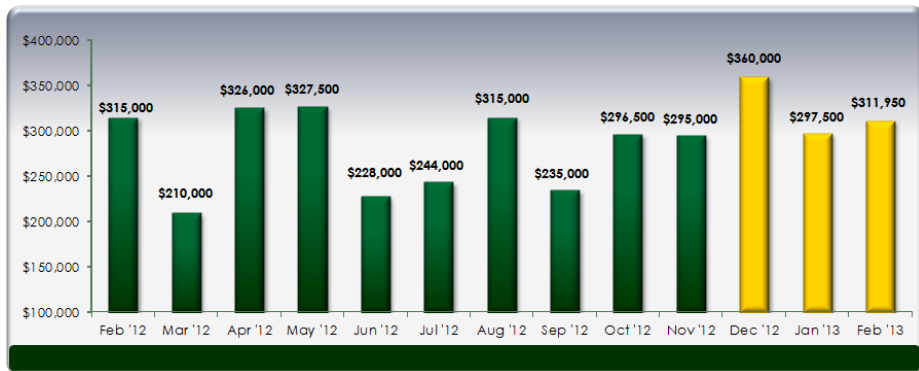

Tahoe Truckee condominiums

MONTHLY MARKET UPDATE

as of February 28, 2012

Median Sales Price

Months' Supply of Inventory

Average Days on Market

Sales Price as % of Original Price