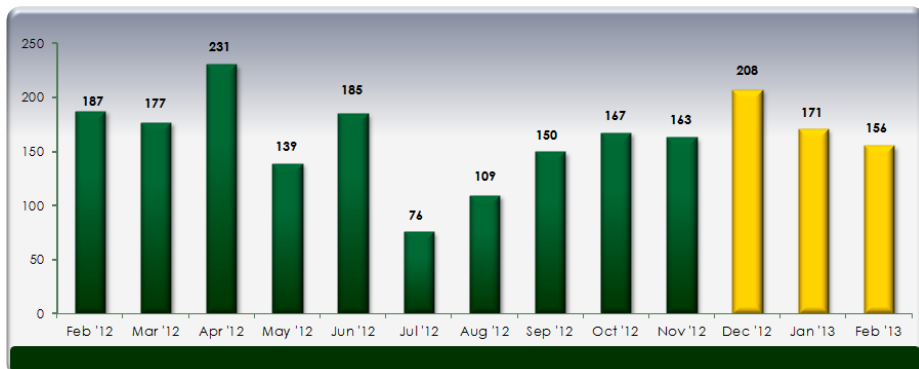

Tahoe Truckee condominiums

MONTHLY MARKET UPDATE

as of February 28, 2012

Median Sales Price

Months' Supply of Inventory

Average Days on Market

Sales Price as % of Original Price