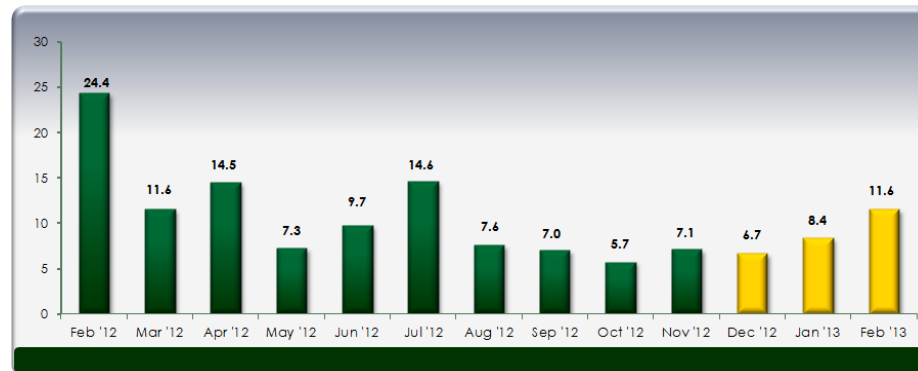

Tahoe Truckee condominiums

MONTHLY MARKET UPDATE

as of February 28, 2012

Median Sales Price

Months' Supply of Inventory

Average Days on Market

Sales Price as % of Original Price