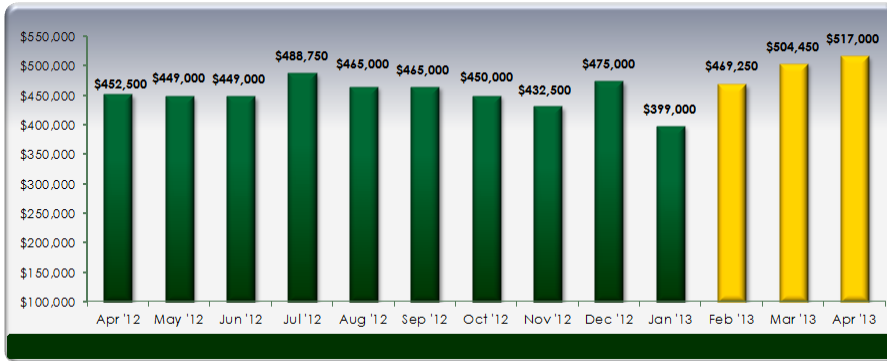

Tahoe/Truckee

Single-Family Homes

MONTHLY MARKET UPDATE

as of April 30, 2013

Median Sales Price

Months' Supply of Inventory

Average Days on Market

Sales Price as % of Original Price