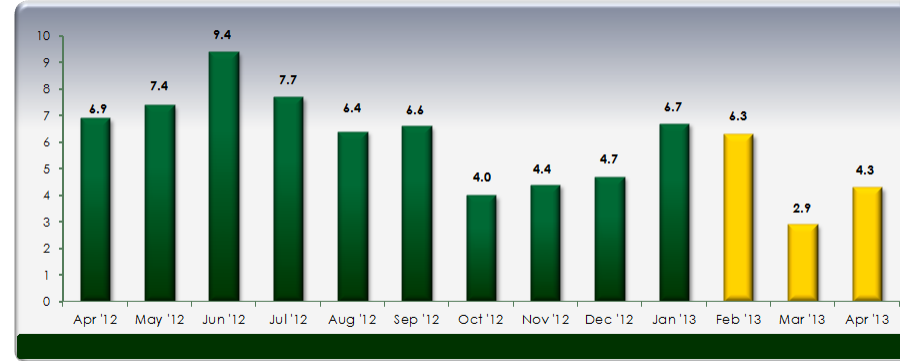

Tahoe/Truckee

Single-Family Homes

MONTHLY MARKET UPDATE

as of April 30, 2013

Median Sales Price

Months' Supply of Inventory

Average Days on Market

Sales Price as % of Original Price