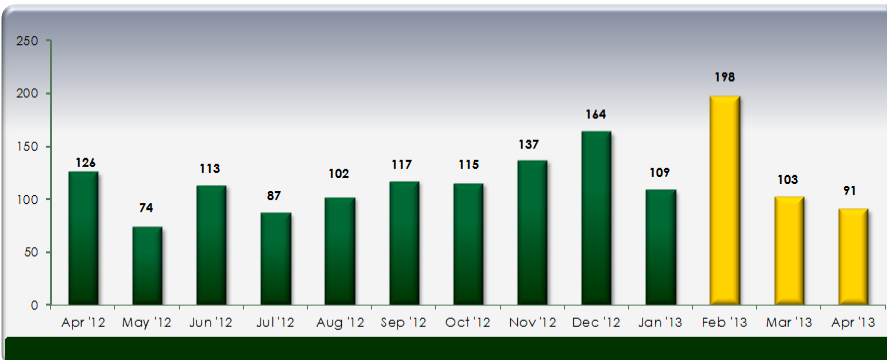

Tahoe/Truckee

Single-Family Homes

MONTHLY MARKET UPDATE

as of April 30, 2013

Median Sales Price

Months' Supply of Inventory

Average Days on Market

Sales Price as % of Original Price